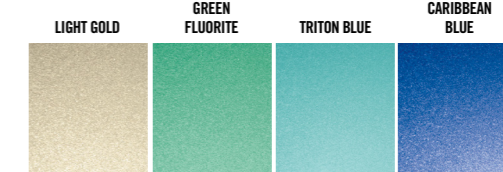

YOUR SURTEES CAN BE PAINTED ANY COLOUR YOU CHOOSE.

Your Surtees can be painted any colour you choose. Just let your dealer know and we'll make it happen. If you don't have a colour in mind and are not sure where to start, see below for our range of most popular Surtees colours[†].

SOLID COLOURS

METALLIC COLOURS

FINISHING OPTIONS

1. Unpainted.
2. Painted Sides (Solid or Metallic) Nyalic the rest.
3. Painted Sides, Cabin, Topsides and Transom (Solid or Metallic) Nyalic the rest.

www.surteesboats.com