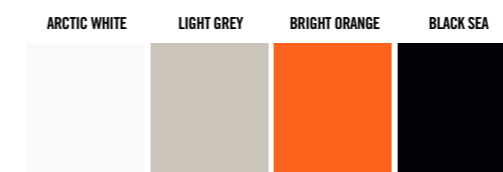

SOLID COLOURS